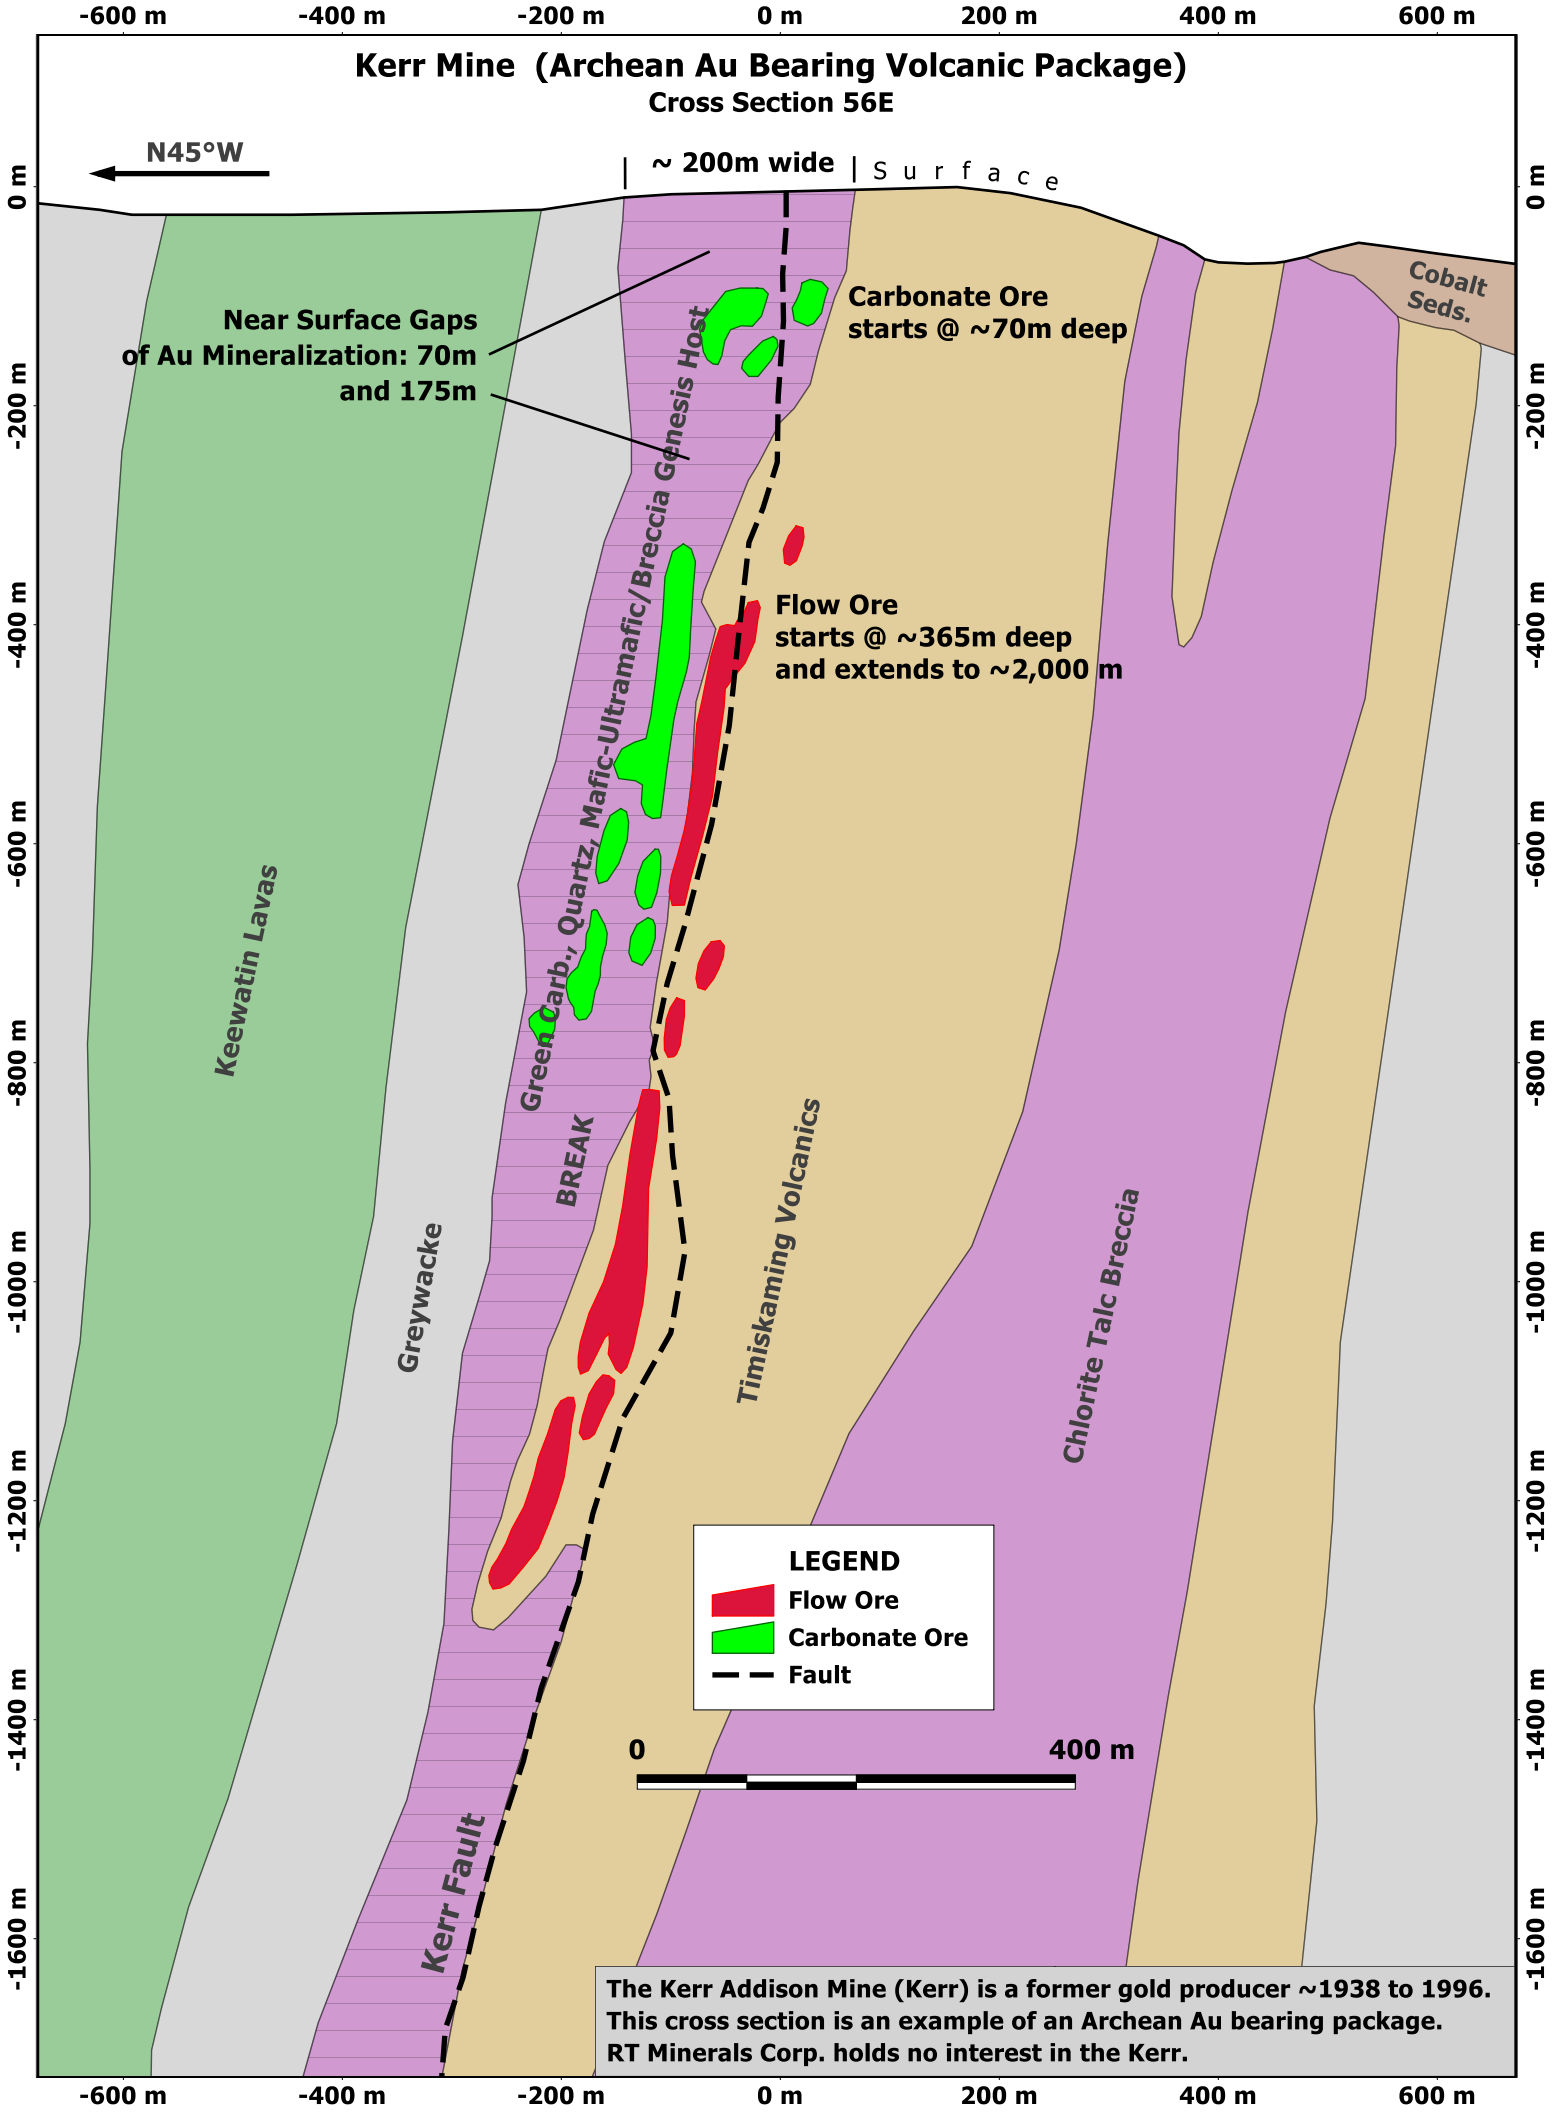

Kerr Mine (Archean Au Bearing Volcanic Package)

Cross Section 56E

The Kerr Addison Mine (Kerr) is a former gold producer ~1938 to 1996. This cross section is an example of an Archean Au bearing package. RT Minerals Corp. holds no interest in the Kerr.